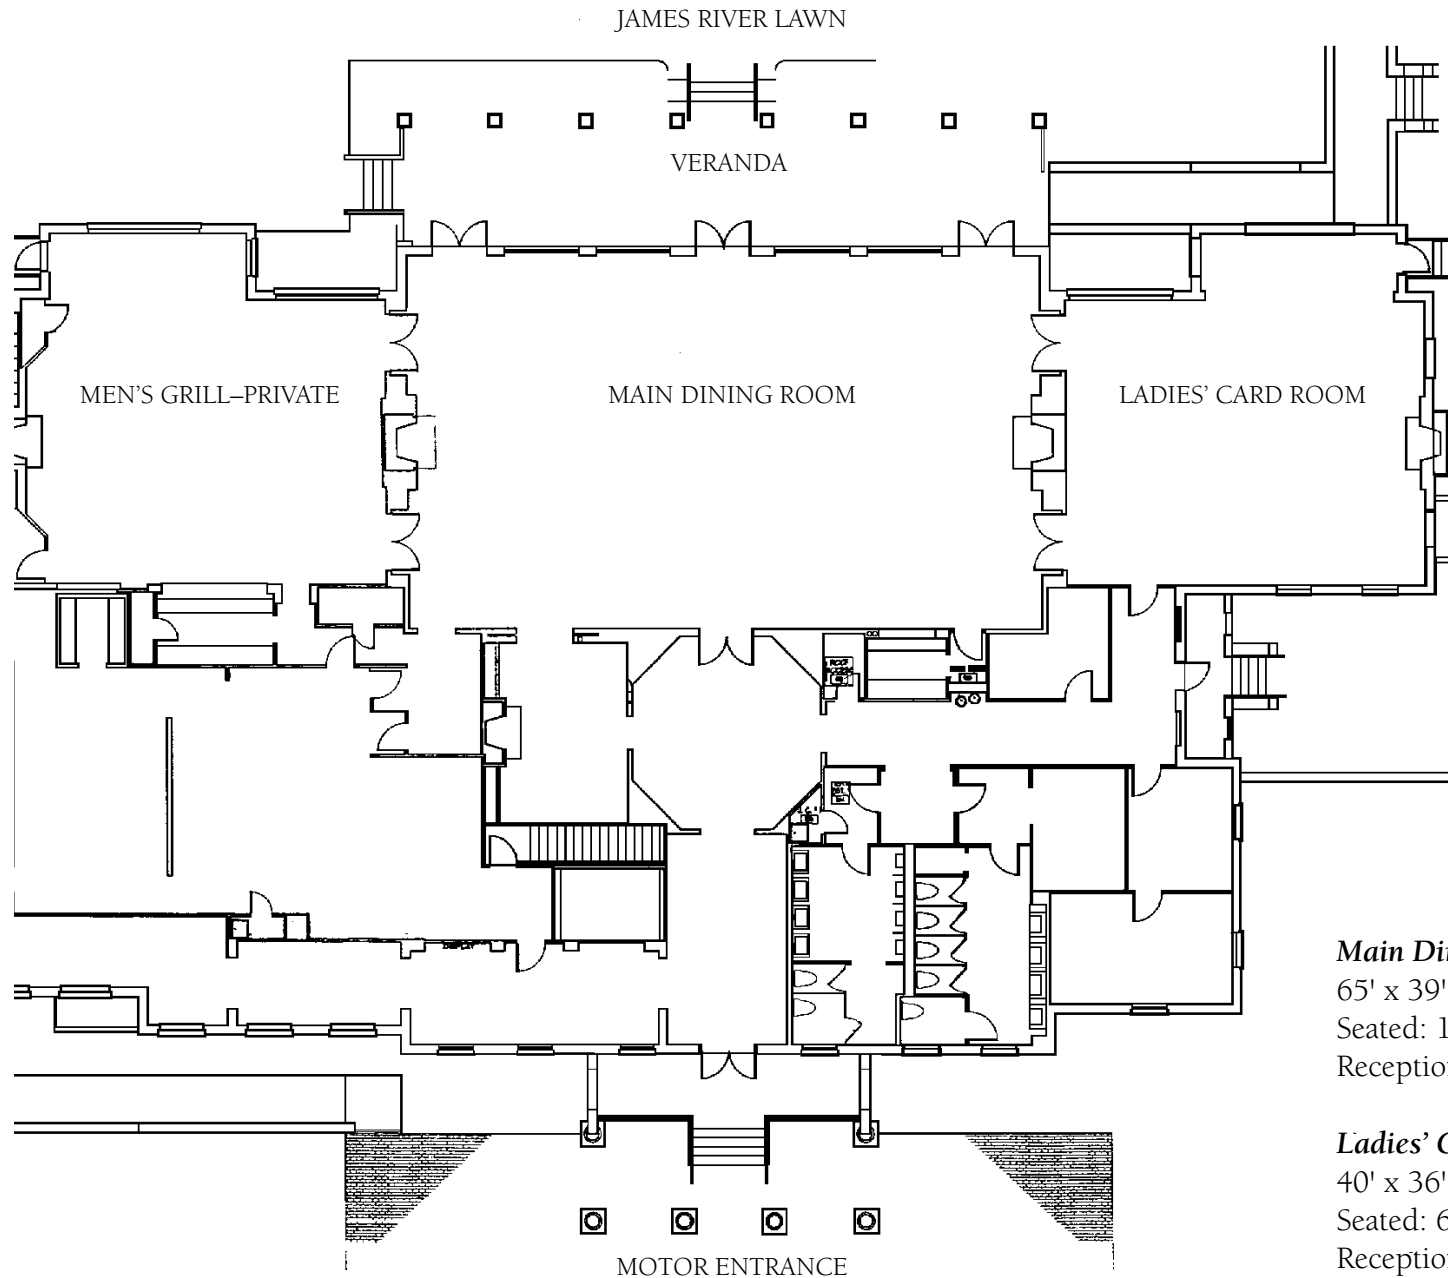

## James River Clubhouse

*Main Dining Room*  
65' x 39'  
Seated: 125  
Reception: 175

*Ladies' Card Room*  
40' x 36'  
Seated: 60  
Reception: 75