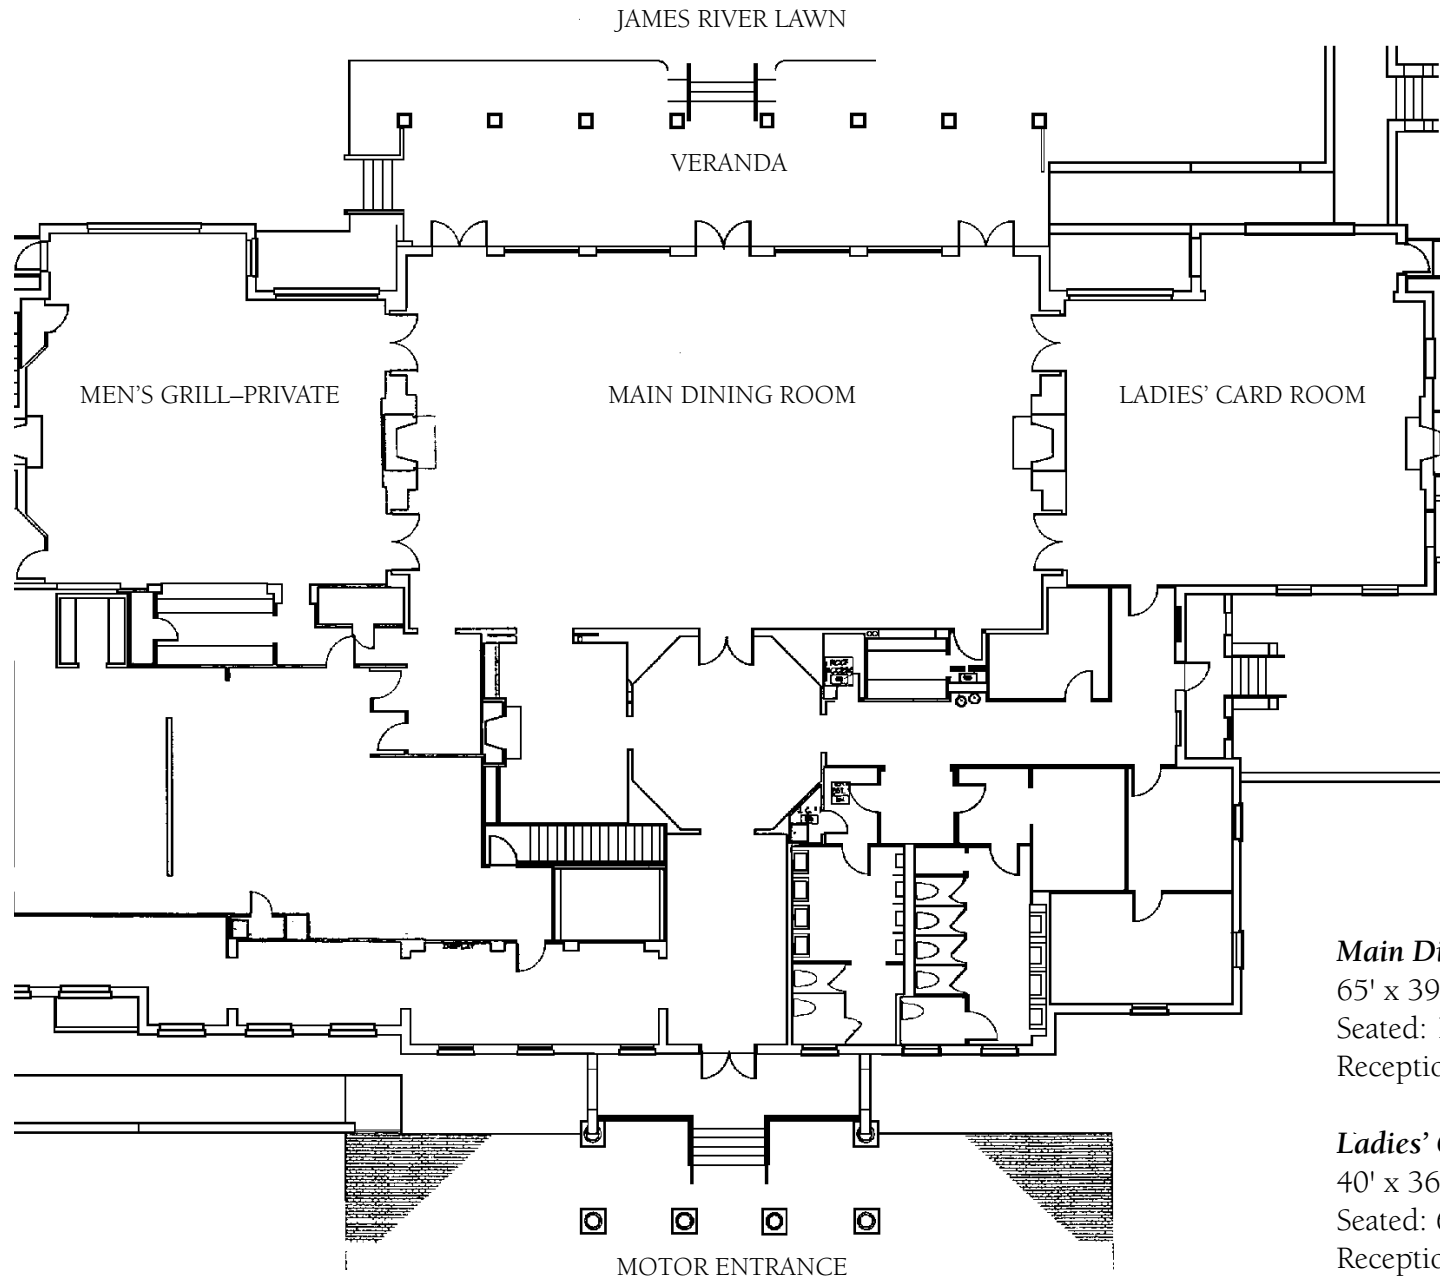

The Country Club of Virginia

James River Clubhouse

Main Dining Room
65' x 39'
Seated: 125
Reception: 175

Ladies' Card Room
40' x 36'
Seated: 60
Reception: 75